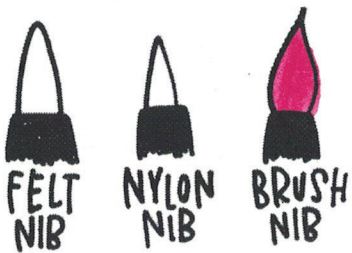

COMPREHENSIVE Pen Checklist

NAME _____

COST

\$0.60 PER PEN

CRAYOLA BRUSH & DETAIL DUAL-TIP MARKER.

OPTIONS AVAILABLE 16 COLORS ON BRUSH PEN SIDE.

ink type NOT WATERPROOF NOT ARCHIVAL ✓ NON-TOXIC // Y N acid free

thick | thin

WRITING SIZE XS S M L

INK QUALITY

ease of transition

JUICINESS
DRY REGULAR WET

YAY