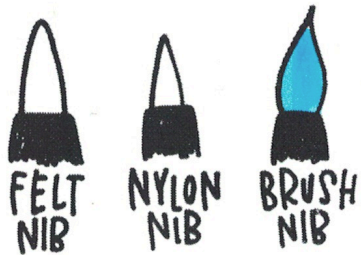

COMPREHENSIVE Pen Checklist

NAME _____

COST
15.80
(1.30/PEN)

MARVY LE PLUME II

OPTIONS AVAILABLE 12 PACK 108 COLORS

ink type WATER BASED VIVID? Y N acid free

thick  thin 

NIB REBOUND
ABOVE AVERAGE

WRITING SIZE
XS
S
M
L

INK QUALITY

ease of transition

JUICINESS
DRY REGULAR WET

YAY!