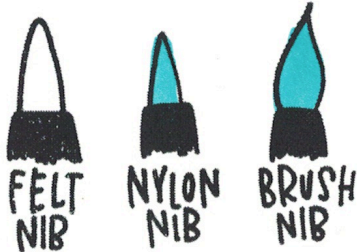

COMPREHENSIVE Pen Checklist

NAME _____

COST
\$70
(5.83/pen)

TOMBOW ABT PRO ALCOHOL BASED

OPTIONS AVAILABLE 107 COLORS + 1 BLENDER. 12 PACK.

ink type ALCOHOL BASED PERMANENT // (Y?) (N) acid free

thick thin

WRITING SIZE XS S M L +

INK QUALITY

ease of transition

JUICINESS
DRY REGULAR WET

YAY.