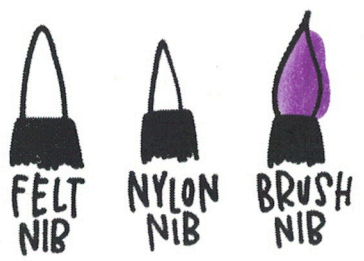

COMPREHENSIVE Pen Checklist

NAME _____

COST

2.30/
pen

MOLOTOW AQUA COLOR BRUSH

OPTIONS AVAILABLE 24 COLORS, FOOD BASED DYE

ink type WATER COLOR STYLE // (Y) (N) acid free
FOOD BASED DYE.

ease of transition

JUICINESS
DRY REGULAR (WET)

SURPRISINGLY EASY!

OKAY YAY

↑
REGULAR PAPER

↑
WATERCOLOR PAPER