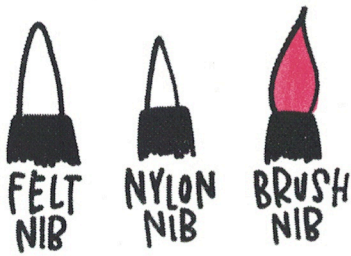

COMPREHENSIVE Pen Checklist

NAME _____

COST

1.75 PER PEN

SAKURA PIOMA BRUSH : BRUSH TIP COLOR SET

OPTIONS AVAILABLE 8 COLORS

ink type ARCHIVAL, WATERPROOF, FADE RESISTANT, BLEED FREE // Y N ^{YAY!} acid free

ease of transition

JUICINESS
 DRY REGULAR WET
 STREAKY?

OKAY / NAY.

← PINCH POINTS.