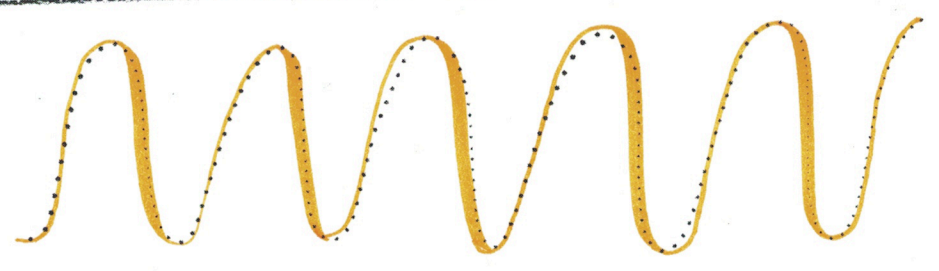

COMPREHENSIVE Pen Checklist

NAME _____

COST

2.30 PER PEN

ZEBRA FUNWARI FUDE COLOR BRUSH PEN

OPTIONS AVAILABLE ONLY 6 COLORS.

ink type WATER BASED DYE INK

Y N acid free

thick | thin

WRITING SIZE XS S M L

INK QUALITY

ease of transition

JUICINESS

DRY REGULAR WET

YAY!