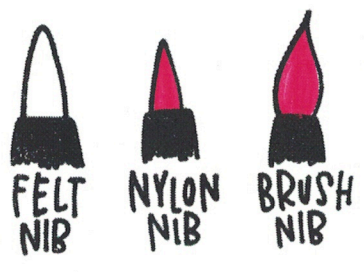

COMPREHENSIVE Pen Checklist

NAME _____

COST

2.30 PER PEN

ZEBRA FUNWARI FUDE COLOR BRUSH PEN

OPTIONS AVAILABLE ONLY 6 COLORS.

ink type WATER BASED DYE INK

Y N acid free

thick | thin

WRITING SIZE XS S M L

INK QUALITY

ease of transition

JUICINESS

DRY REGULAR WET

YAY!