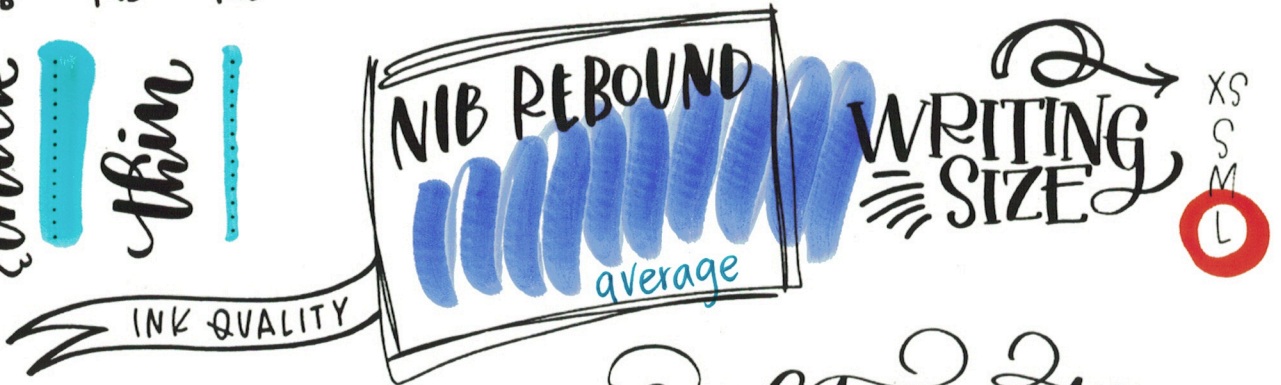

COMPREHENSIVE Pen Checklist

NAME _____

COST

~\$1 PER PEN

STAEDTLER DOUBLE ENDED WATERCOLOUR BRUSH PEN

OPTIONS AVAILABLE 18 PACK , 36 PACK

ink type WATERCOLOR // (Y) (N) acid free

INK QUALITY

ease of transition

JUICINESS
DRY REGULAR (WET)

YAY!