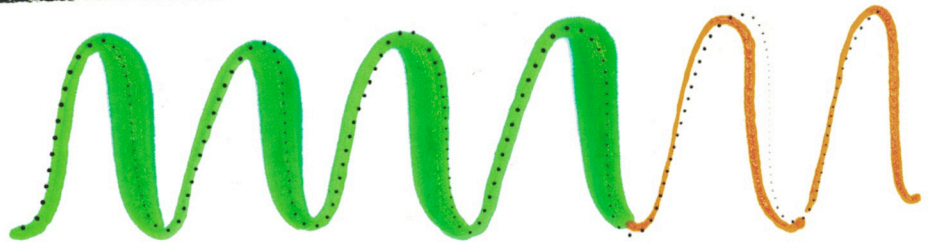

COMPREHENSIVE Pen Checklist

NAME _____

COST

~\$1 PER PEN

STAEDTLER DOUBLE ENDED WATERCOLOUR BRUSH PEN

OPTIONS AVAILABLE 18 PACK , 36 PACK

ink type WATERCOLOR // (Y) (N) acid free

INK QUALITY

ease of transition

JUICINESS
DRY REGULAR (WET)

YAY!